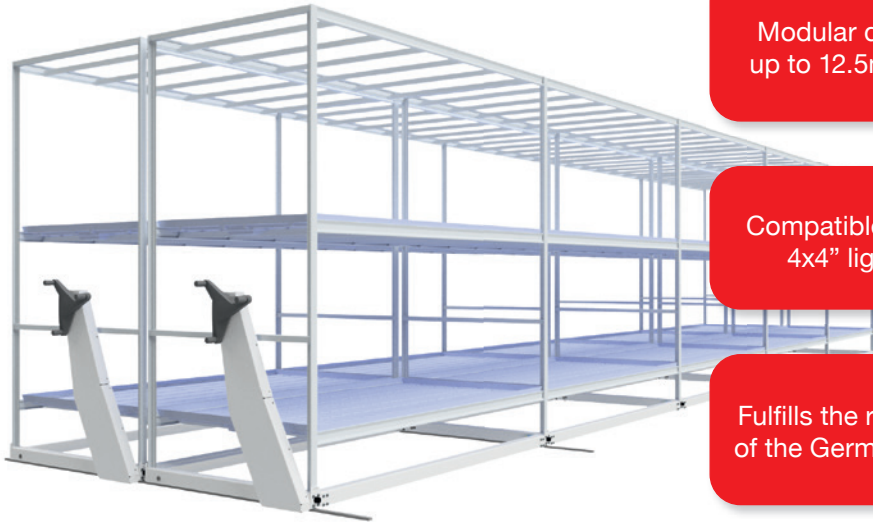

# The mobile rack for Indoor-Farming

## HortiRack

Modular design –  
up to 12.5m length

Compatible with all  
4x4" lighting

Fulfills the regulation  
of the German DGUV

Up to 50% space  
saving compared to  
stationary racks

Optimized design  
with full-length trays

Sturdy mobile  
carriage – optimized  
for Indoor-Farming

For more information please join us on  
[www.otte-metallbau.de](http://www.otte-metallbau.de)

For more information please join us on  
**[www.otte-metallbau.de](http://www.otte-metallbau.de)**